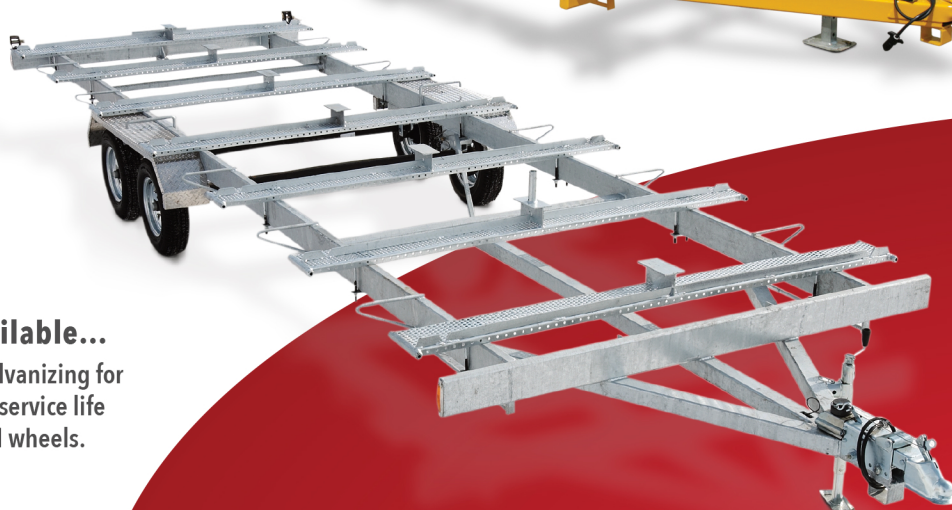

TOILET TRANSPORTERS

MANUFACTURED BY MCKEE TECHNOLOGIES

EXPLORER

WE HAVE YOUR SIZE...

1 to 24

Now Available...
Hot Dip Galvanizing for
the longest service life
on frame and wheels.

IMPROVED TRANSPORT SAFETY

Provides flexibility for
many styles of toilet skids
used today

Explorer improves transport safety by directly clamping
each toilet skid to the specially designed carrier slats on
the trailer's bed.

519-669-5720 • 1-866-457-5425

www.mckee technologies.com

20 Martins LN, Elmira, ON, N3B 2A1

info@mckee technologies.com

TOILET TRANSPORTERS

MANUFACTURED BY MCKEE TECHNOLOGIES

EXPLORER

WE HAVE YOUR SIZE...

	NUMBER OF TOILETS											
	2	4	6	8	10	12	14	16	18	20	22	24
Number of Axles	1	2	2	2	2	2	2	3	3	3	3	3
Brake Axles	0	0	0	2	2	2	2	3	3	3	3	3
GVWR lbs.	2200	3000	3000	4400	4400	4400	5440	9600	9600	9600	9600	9600
Jack Capacity	2000	2000	2000	2000	2000	2000	5000	5000	5000	7000	7000	7000
Tire Size	A	A	A	A	A	A	B	B	B	B	B	B
Coupler Ball	2"	2"	2"	2"	2"	2"	2 5/16"	2 5/16"	2 5/16"	2 5/16"	2 5/16"	2 5/16"
Frame Member	3"×2"	3"×2"	3"×2"	6"×2"	6"×2"	6"×2"	8"×2"	8"×2"	10"×2"	10"×2"	10"×2"	10"×2"
Dimensions W × L	4'×8'	8'×8'	8'×12'	8'×16'	8'×20'	8'×24'	8'×28'	8'×32'	8'×36'	8'×40'	8'×44'	8'×48'

Tire Sizes: A) ST145R12 • B) ST175-80R13 • C) ST205-75R14

	Standard	Optional
Frame Finish:	Automotive	Galvanized
Wind Deflector:	Not Included	Front Deflector
Toilet Secure:	Winch-Strap	Posi-Strap
Brakes:	Electric	Hydraulic
Coupler:	Cast Iron	Brake Actuator
Suspension:	Torsion Rubber	Leaf Spring