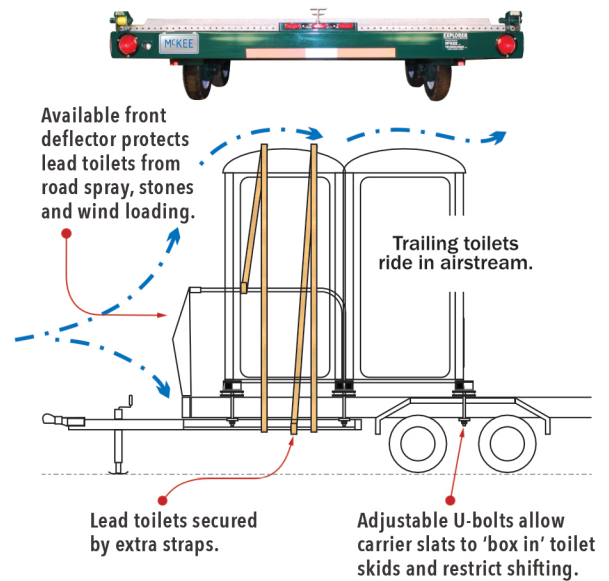

Explorer improves transport safety by directly clamping
each toilet skid to the specially designed carrier slats on
the trailer's bed.

519-669-5720 • 1-866-457-5425

www.mckee technologies.com

20 Martins LN, Elmira, ON, N3B 2A1

info@mckee technologies.com

TOILET TRANSPORTERS

MANUFACTURED BY MCKEE TECHNOLOGIES

EXPLORER

WE HAVE YOUR SIZE...

	NUMBER OF TOILETS											
	2	4	6	8	10	12	14	16	18	20	22	24
Number of Axles	1	2	2	2	2	2	2	3	3	3	3	3
Brake Axles	0	0	0	2	2	2	2	3	3	3	3	3
GVWR lbs.	2200	3000	3000	4400	4400	4400	5440	9600	9600	9600	9600	9600
Jack Capacity	2000	2000	2000	2000	2000	2000	5000	5000	5000	7000	7000	7000
Tire Size	A	A	A	A	A	A	B	B	B	B	B	B
Coupler Ball	2"	2"	2"	2"	2"	2"	2 5/16"	2 5/16"	2 5/16"	2 5/16"	2 5/16"	2 5/16"
Frame Member	3"×2"	3"×2"	3"×2"	6"×2"	6"×2"	6"×2"	8"×2"	8"×2"	10"×2"	10"×2"	10"×2"	10"×2"
Dimensions W × L	4'×8'	8'×8'	8'×12'	8'×16'	8'×20'	8'×24'	8'×28'	8'×32'	8'×36'	8'×40'	8'×44'	8'×48'

Tire Sizes: A) ST145R12 • B) ST175-80R13 • C) ST205-75R14

	Standard	Optional
Frame Finish:	Automotive	Galvanized
Wind Deflector:	Not Included	Front Deflector
Toilet Secure:	Winch-Strap	Posi-Strap
Brakes:	Electric	Hydraulic
Coupler:	Cast Iron	Brake Actuator
Suspension:	Torsion Rubber	Leaf Spring