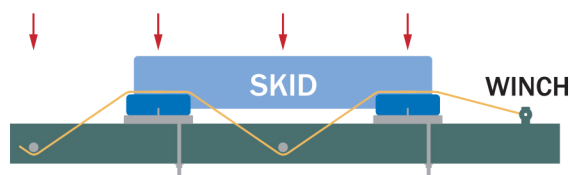

TOILET TRANSPORTERS

MANUFACTURED BY MCKEE TECHNOLOGIES

EXPLORER

WE HAVE YOUR SIZE...

1 to 24

Now Available...
Hot Dip Galvanizing for
the longest service life
on frame and wheels.

IMPROVED TRANSPORT SAFETY

Provides flexibility for
many styles of toilet skids
used today

Explorer improves transport safety by directly clamping
each toilet skid to the specially designed carrier slats on
the trailer's bed.

519-669-5720 • 1-866-457-5425

www.mckee technologies.com

20 Martins LN, Elmira, ON, N3B 2A1